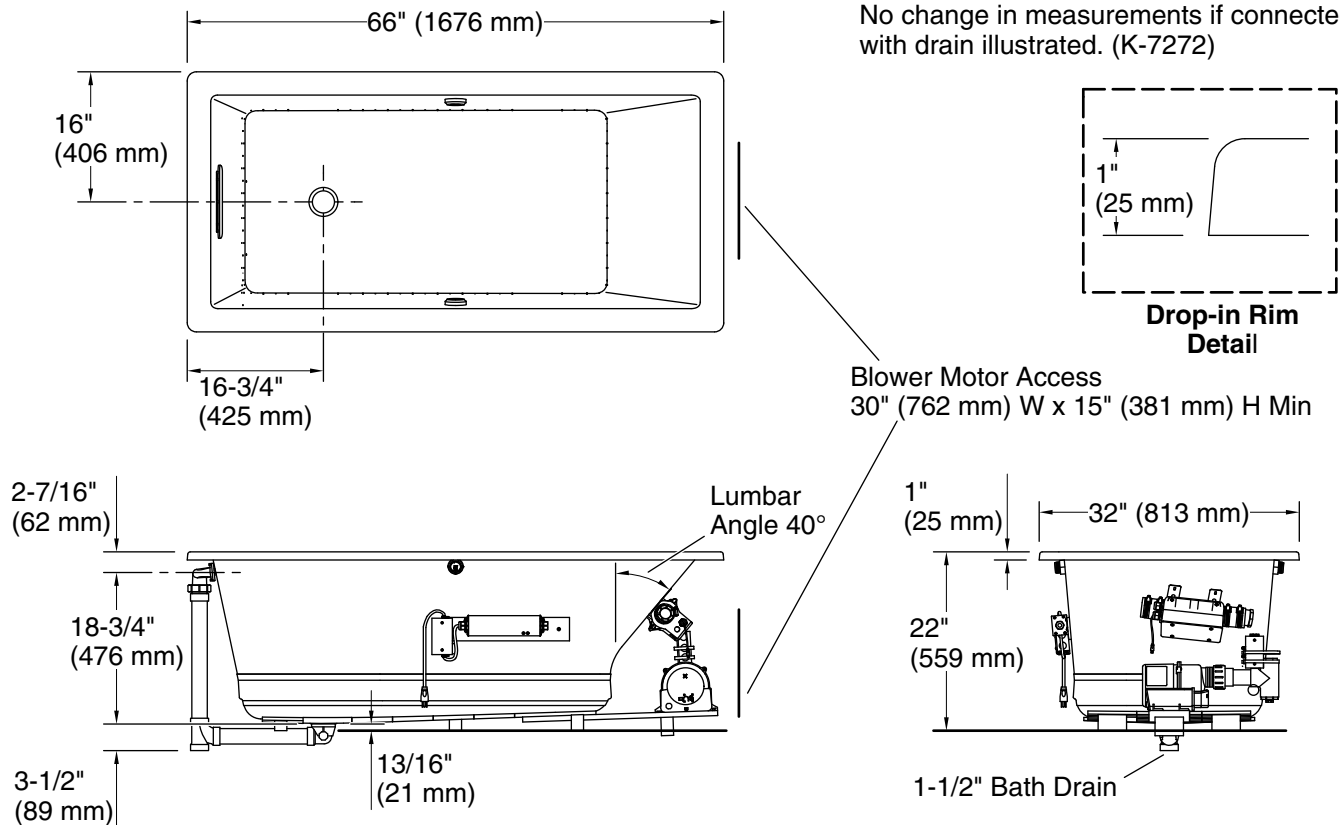

Underscore® Rectangle

66" x 32" Heated BubbleMassage™ air bath w/ Bask®

K-1822-GHW

Required Electrical Service

Two dedicated circuits required, protected with Class A Ground-Fault Circuit-Interrupter (GFCI). Outside North America, this device may be known as a Residual Current Device (RCD).

Blower, Heated Surface:	120 V, 15 A, 60 Hz
Air bath:	120 V, 15 A, 60 Hz

Technical Information

All product dimensions are nominal.

Installation:	Drop-in, Undermount
Basin area, bottom:	44-1/2" x 22-5/16" (1130 mm x 567 mm)
Basin area, top:	59-5/8" x 25-1/2" (1514 mm x 648 mm)
Weight:	119 lbs (54 kg)
Minimum floor load:	50 lbs/ft² (244.1 kg/m²)
Water depth:	18" (457 mm)
Water capacity:	85.8 gal (324.8 L)
Cutout:	Drop-in, 64-1/2" x 30-1/2" (1638 mm x 775 mm)
Electrical component rating:	Blower: 120 V, 10 A, 60 Hz Heated Surface: 120 V, 0.5 A, 60 Hz, 65 W Air bath: 120 V, 5 A, 60 Hz

Notes

Measure your actual product for rough-in details.

Install this product according to the installation instructions.

The hot water supply should be 70% of the capacity of the bath or greater. Installations will vary.